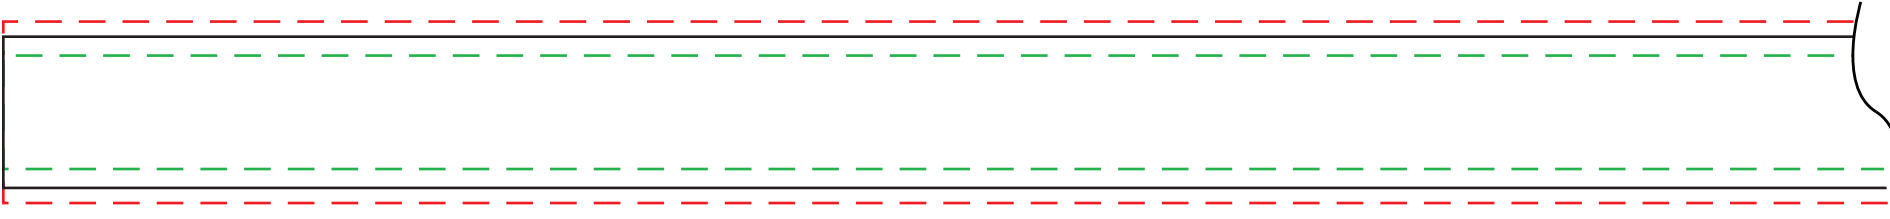

### 20mm Ribbon Artwork Layout

- - - - Bleed (24mm)
- Ribbon (20mm)
- - - - Safe Print Area (15mm)

Note: The design will be step repeated around the lanyard. This means the design may be cut or sewn through.