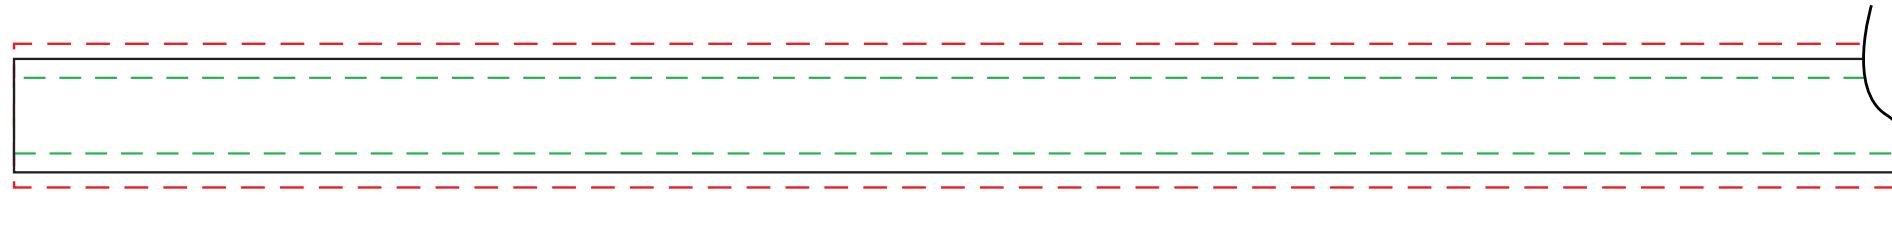

- - - - Bleed (19mm)
- Ribbon (15mm)
- - - - Safe Print Area (10mm)

15mm Ribbon Artwork Layout

Note: The design will be step repeated around the lanyard. This means the design may be cut or sewn through.